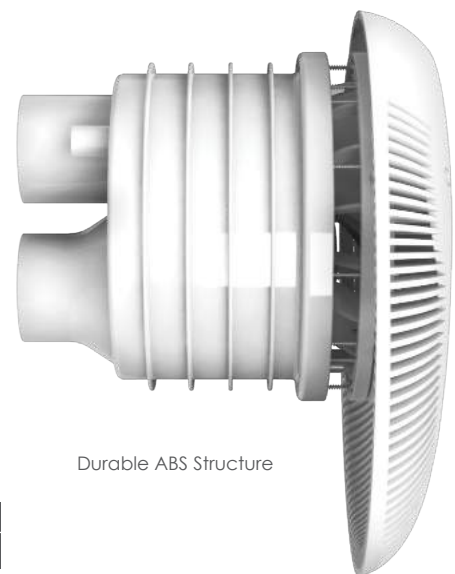

Product Dimensions

Durable ABS Structure

Technical Information

Water Pump Selection	Qmax		Hmax meter	V/Hz	Power	
	m³/h	l/min			kW	Horsepower
AFS40 pump x 1	75	1300	13	380/50	3.00	4.0
AFS55 pump x 1	90	1500	17.5	380/50	4.00	5.5
SR30 pump x 1	28	480	20	220/50	2.18	3.0
SR30 pump x 2	50	850	25	220/50	2 x 2.18	2 x 3.0