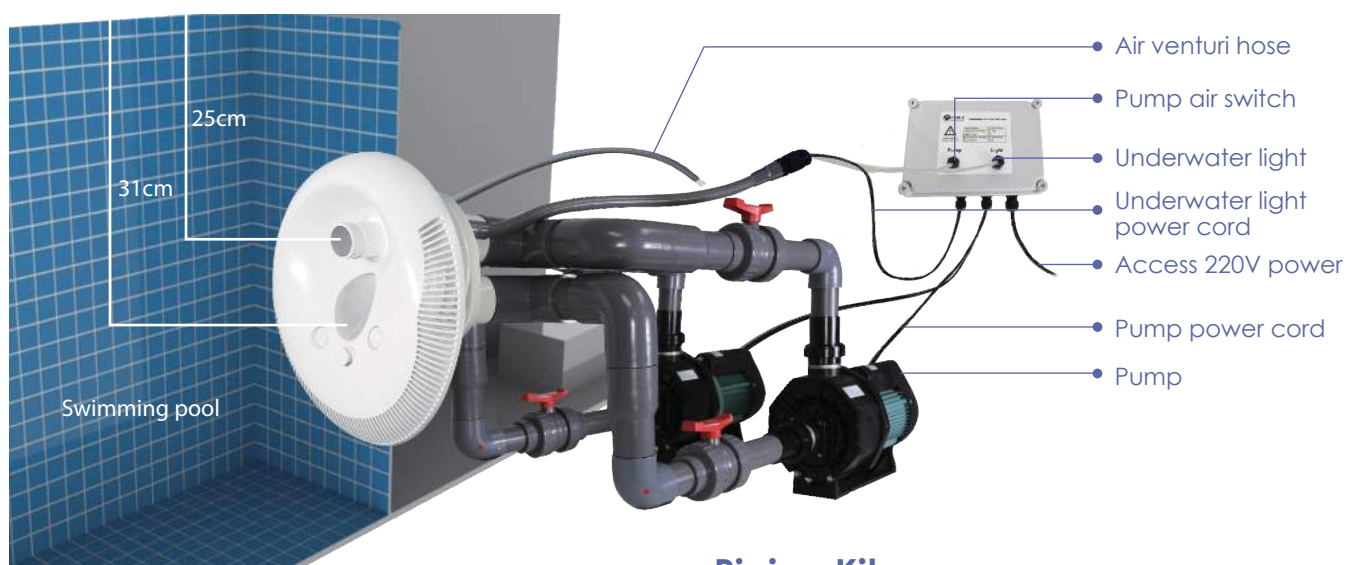

2. Setting with two pumps

Piping Kit

Code	Description
08030107	Piping Kit for 2 x SR30 pump