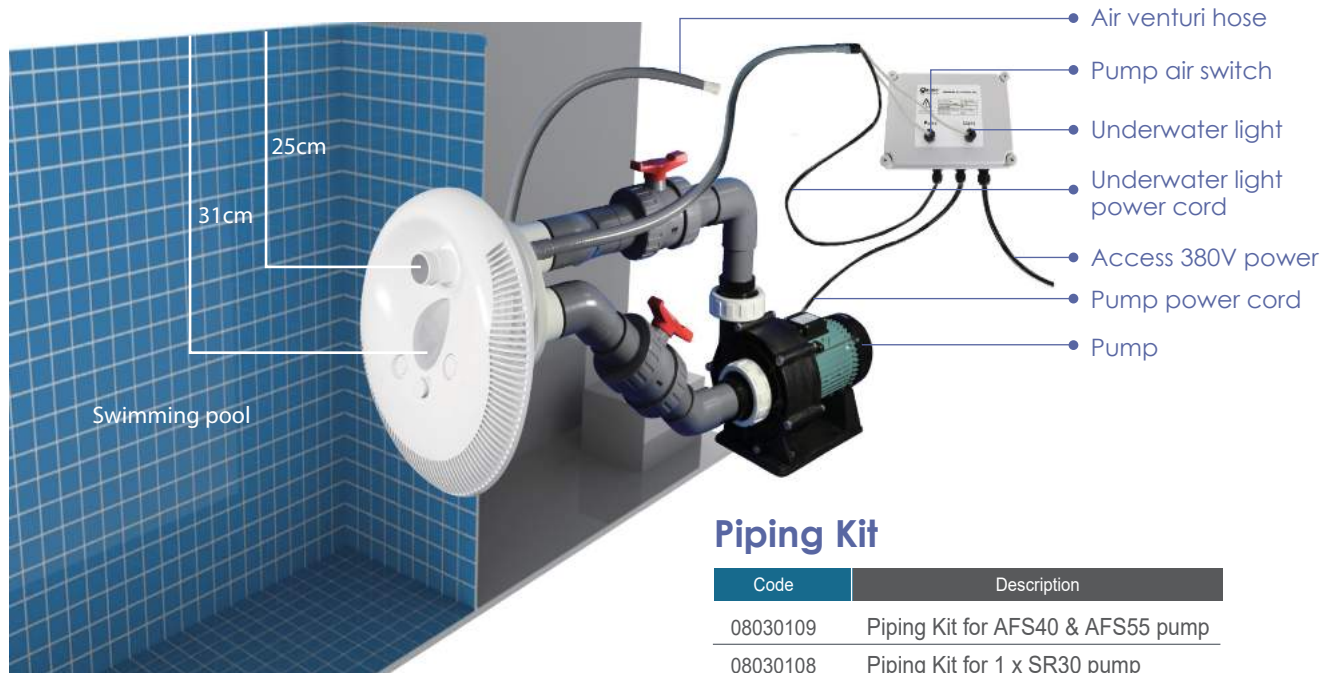

Installation:

1. Setting with one pump

Piping Kit

Code	Description
08030109	Piping Kit for AFS40 & AFS55 pump
08030108	Piping Kit for 1 x SR30 pump