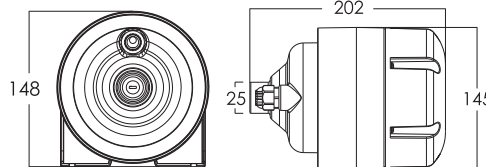

AB SERIES ECONOMY AIR BLOWER

AB Series Air Blower can be used for bath tubs or spa tubs

Code 220V/50-60Hz	Code 110V/50-60Hz	Model	Watt
88080201	88080101	AB350	350W
88080202	88080102	AB450	450W
88080203	88080103	AB550	550W