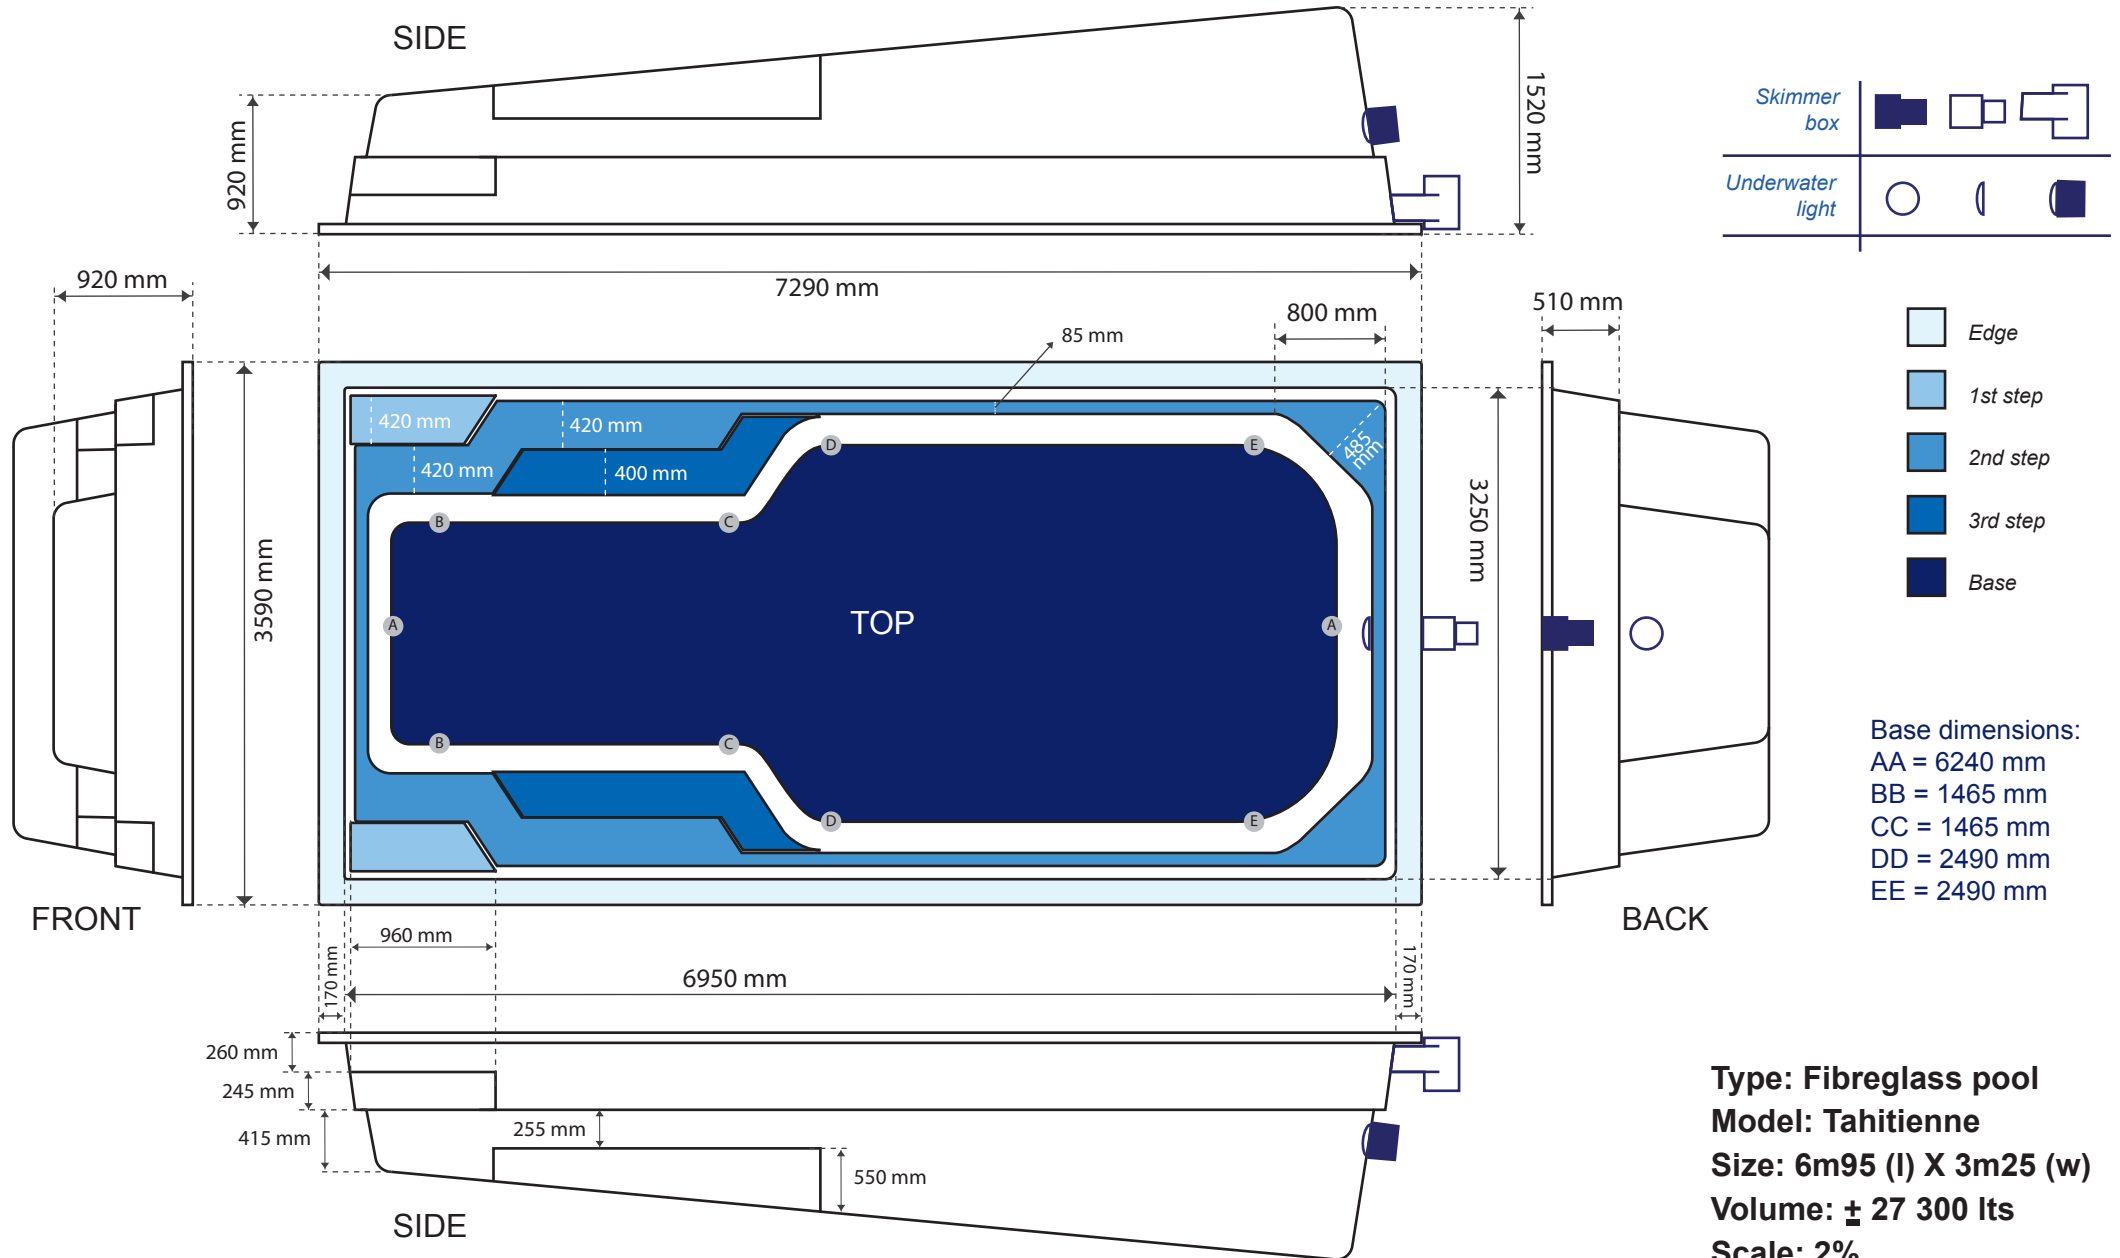

# Orthographic projections for swimming pool

Manufactured by  
**Crystal Pools**

**Type: Fibreglass pool**  
**Model: Tahitiene**  
**Size: 6m95 (l) X 3m25 (w)**  
**Volume: ± 27 300 lts**  
**Scale: 2%**