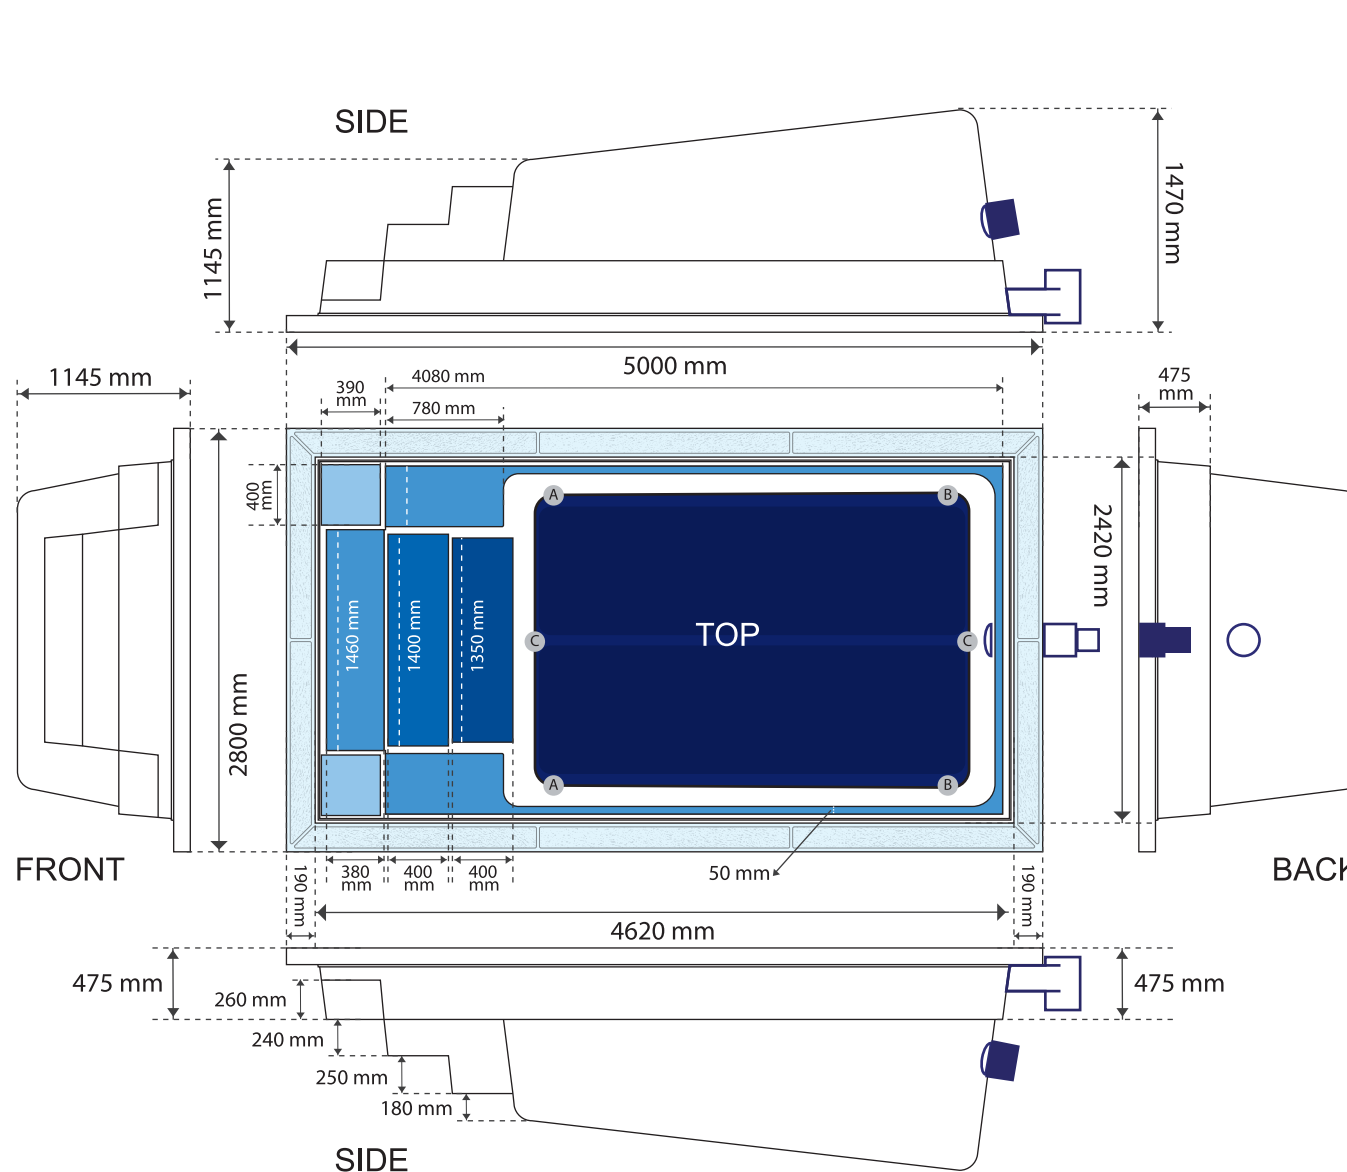

Orthographic projections for swimming pool

Manufactured by
Crystal Pools

Skimmer box	
Underwater light	

- Edge
- 1st step
- 2nd step
- 3rd step
- 4th step
- Base

Base dimensions:
AA = 1920 mm
BB = 1950 mm
CC = 2870 mm

Type: Fibreglass pool
Model: Bora Bora
Size: 5m (l) X 2m80 (w)
Volume: ± 14 500 lts
Scale: 2%